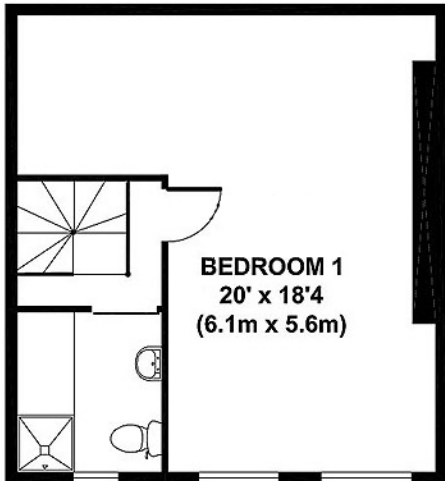

**FIRST FLOOR
GROSS INTERNAL
FLOOR AREA 689 SQ FT**

**SECOND FLOOR
GROSS INTERNAL
FLOOR AREA 355 SQ FT**

**GROUND FLOOR
GROSS INTERNAL
FLOOR AREA 869 SQ FT**

APPROX. GROSS INTERNAL FLOOR AREA 1913 SQ FT / 177 SQ M

Whilst every attempt has been made to ensure the accuracy of the floorplan contained here, measurements of doors, windows and rooms are approximate and no responsibility is taken for any error omission or mis-statement. These plans are for representation purposes only and should be used as such by any prospective purchaser. The services, systems and appliances listed in this specification have not been tested and no guarantee as to their operating ability or their efficiency can be given