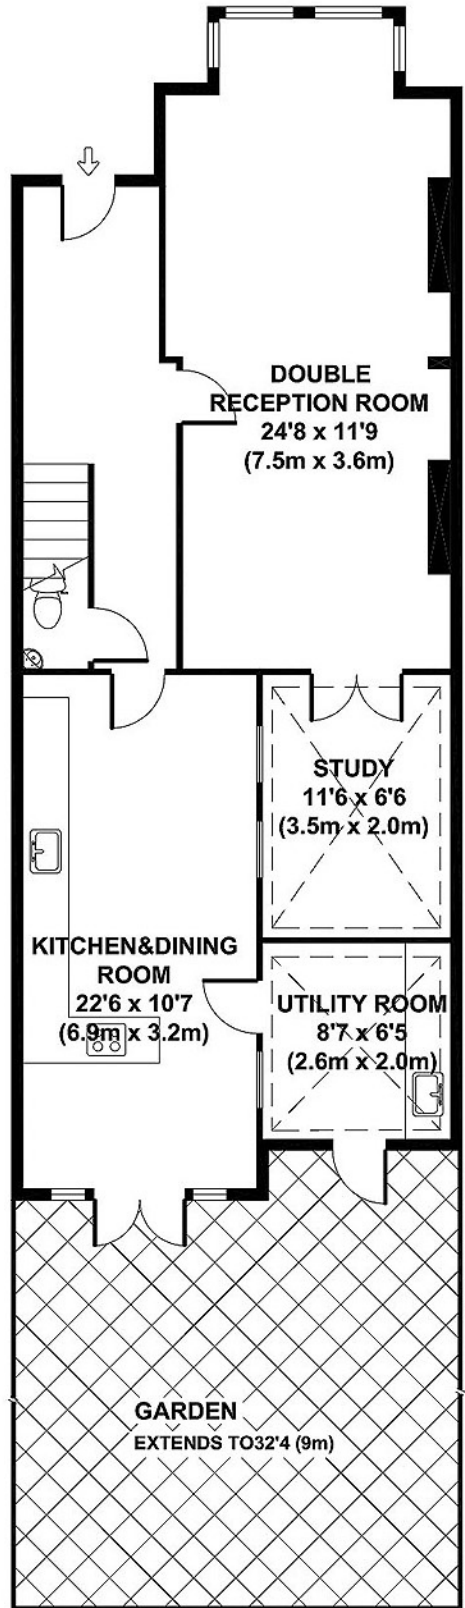

**FIRST FLOOR
GROSS INTERNAL
FLOOR AREA 689 SQ FT**

**SECOND FLOOR
GROSS INTERNAL
FLOOR AREA 355 SQ FT**

**GROUND FLOOR
GROSS INTERNAL
FLOOR AREA 869 SQ FT**

APPROX. GROSS INTERNAL FLOOR AREA 1913 SQ FT / 177 SQ M

Whilst every attempt has been made to ensure the accuracy of the floorplan contained here, measurements of doors, windows and rooms are approximate and no responsibility is taken for any error omission or mis-statement. These plans are for representation purposes only and should be used as such by any prospective purchaser. The services, systems and appliances listed in this specification have not been tested and no guarantee as to their operating ability or their efficiency can be given