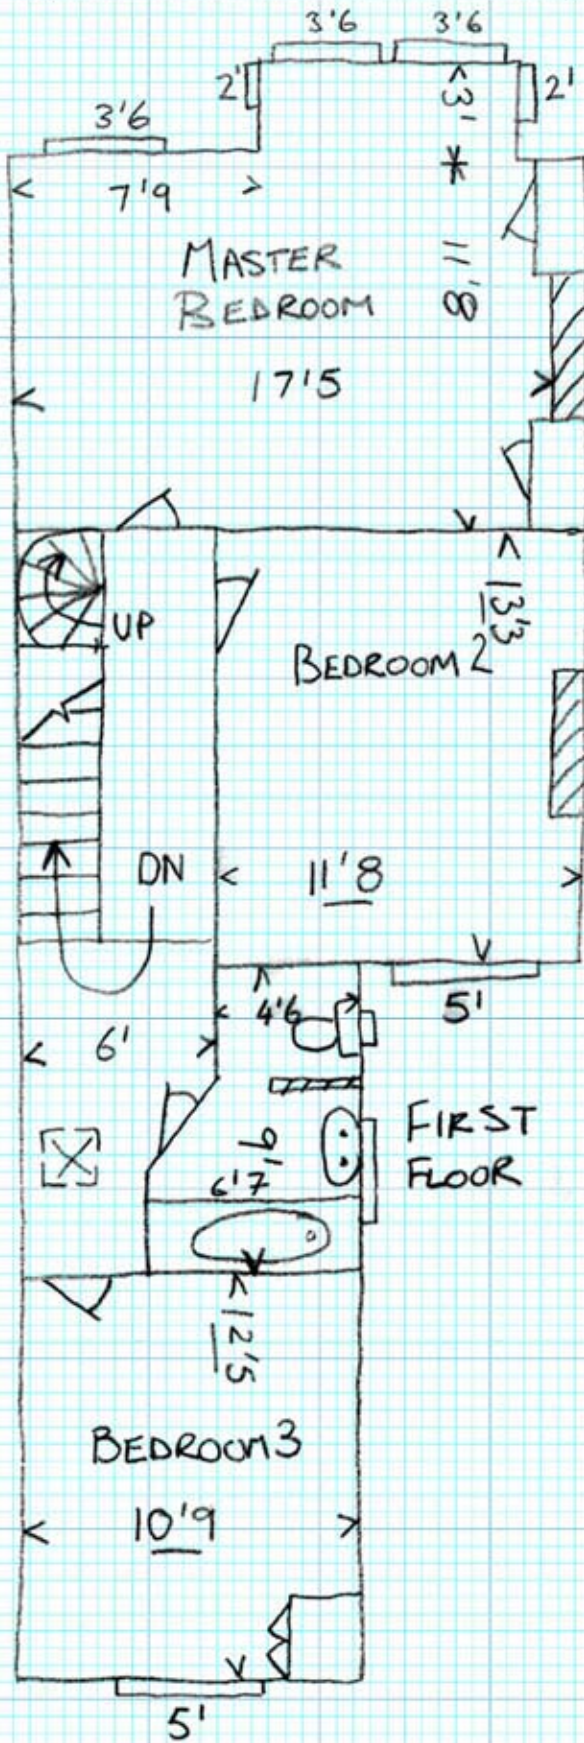

1078

58 ALWYN AVENUE
GUILFORD

Date:

Surveyor:

North Point

Floors Correctly Labelled

Windows + Doors Checked

Bathroom + Kitchen fittings

Rooms Dimensioned + Named

Bathroom + Kitchen fittings

Up/Down Arrow on Stairs

FIRST FLOOR

GROUND FLOOR

— Wall ▽ Door ▽ Double Door ▽ Sliding Door □ Window ▬ Chimney ■ Column
 ○ WC ○ WC (Hidden Cistern) ○ Basin ○ Basin Unit ○ Bath ⊗ Shower ○ Stove □ Sink
 < 6'2 > Dimension ↑ North Point △ Entrance ⊗ Skylight (B) Boiler ↑ Stair ⊗ Garden