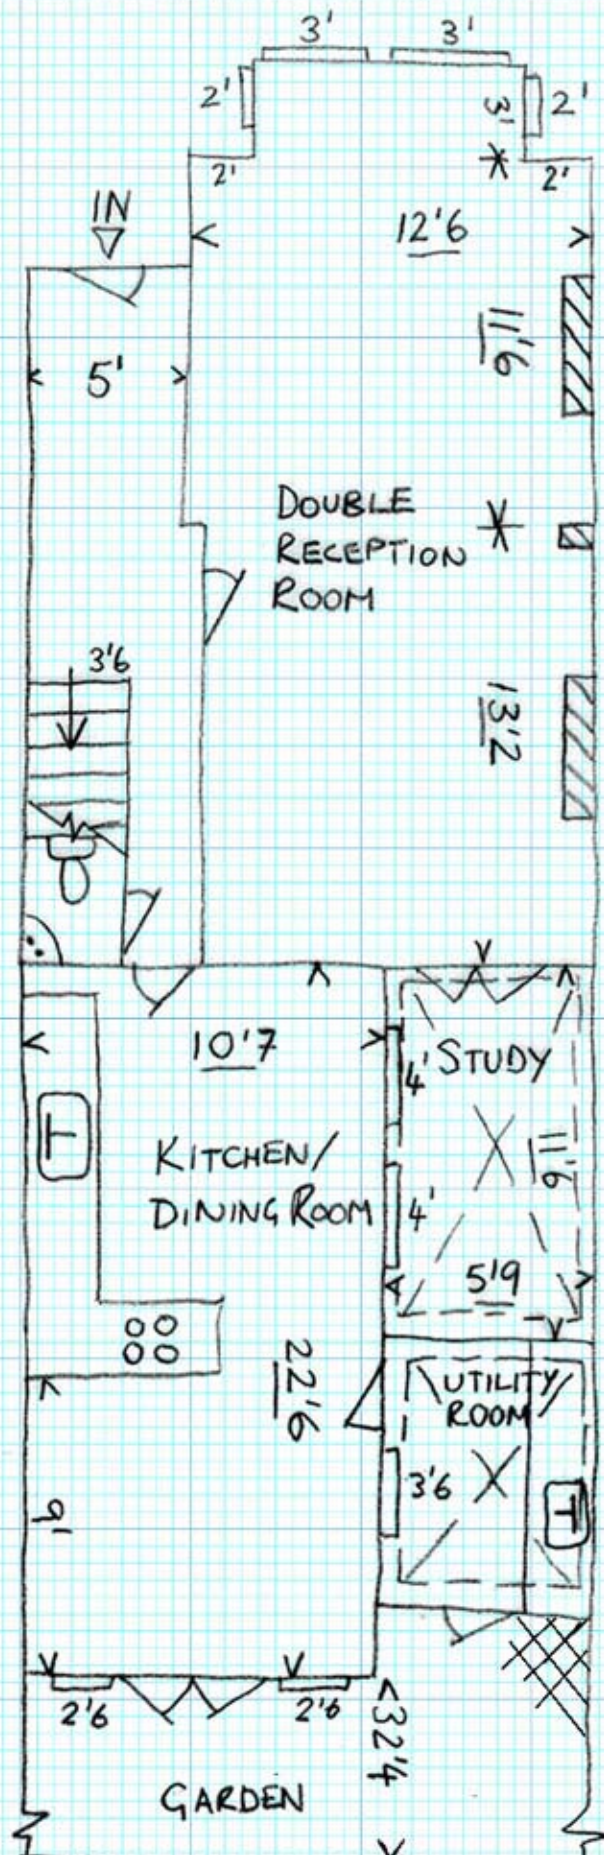

1078

58 ALWYN AVENUE
GUILFORD

Date:

Surveyor:

North Point

Floors Correctly Labelled

Windows + Doors Checked

Bathroom + Kitchen fittings

Rooms Dimensioned + Named

Bathroom + Kitchen fittings

Up/Down Arrow on Stairs

FIRST FLOOR

GROUND FLOOR

— Wall ▽ Door ▽ Double Door ▽ Sliding Door □ Window ▬ Chimney ■ Column
 ○ WC ○ WC (Hidden Cistern) ○ Basin ○ Basin Unit ○ Bath ⊗ Shower ○ Stove □ Sink
 < 6'2 > Dimension ↑ North Point △ Entrance ⊗ Skylight (B) Boiler ↑ Stair ⊗ Garden